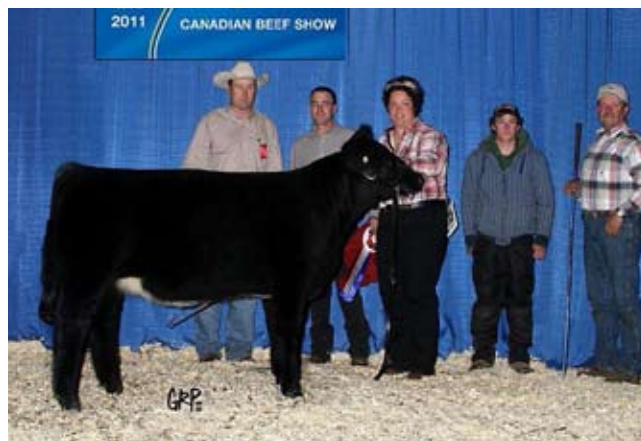

The Royal

AGRICULTURAL WINTER FAIR

Judge: Cory Thomsen

November 4, 2011

Grand Champion Maine-Anjou Bull

RRRC Last Second

*Exhibited by
Kody Roddick, Wyoming, ON*

Grand Champion Maine-Anjou Female

JCF Yanitson 10Y

*Exhibited by
John & Corey Crawford, Glencoe, ON*

Reserve Grand Champion Maine-Anjou Bull

Mel-Matt Wrangler 26W

*Exhibited by
Mel-Matt Livestock, Kincardine, ON*

Reserve Grand Champion Maine-Anjou Female

Mel-Matt Missy

*Exhibited by
Barlee Farms, Shawville, QC*

Premier Exhibitor

Nordick Maine-Anjou, Wyoming, ON

Premier Breeder

Mel-Matt Livestock, Kincardine, ON