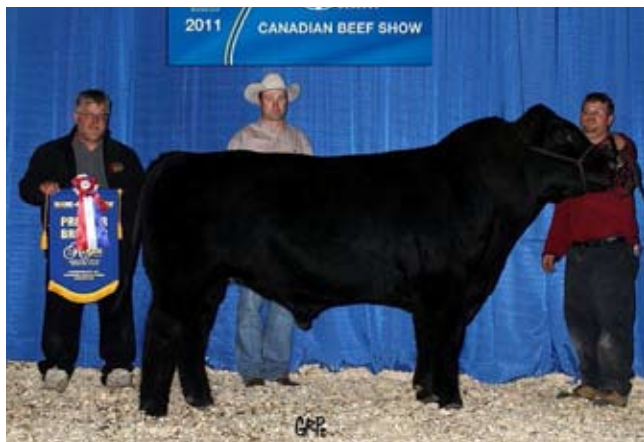

The Royal

AGRICULTURAL WINTER FAIR

Judge: Cory Thomsen

November 4, 2011

Grand Champion Maine-Anjou Bull

RRRC Last Second

*Exhibited by
Kody Roddick, Wyoming, ON*

Grand Champion Maine-Anjou Female

JCF Yanitson 10Y

*Exhibited by
John & Corey Crawford, Glencoe, ON*

Reserve Grand Champion Maine-Anjou Bull

Mel-Matt Wrangler 26W

*Exhibited by
Mel-Matt Livestock, Kincardine, ON*

Reserve Grand Champion Maine-Anjou Female

Mel-Matt Missy

*Exhibited by
Barlee Farms, Shawville, QC*

Premier Exhibitor

Nordick Maine-Anjou, Wyoming, ON

Premier Breeder

Mel-Matt Livestock, Kincardine, ON